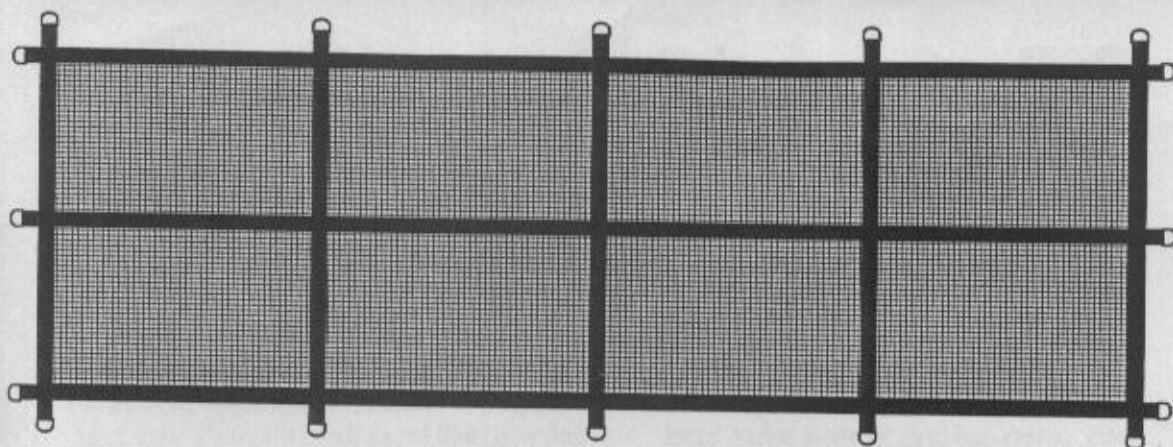

THOR Tough Alternative Daily Covers for Landfills

Increase tipping revenues while preserving the environmental safety and usable life of every household landfill by covering the active areas with an alternative daily cover made from strong, lightweight DuraShield 12000 from THOR.

DuraShield™ 12000 Features

- ❑ Lightweight yet incredibly strong; stands up to ice and snow
- ❑ Rugged, woven reinforced polyethylene
- ❑ UV resistant, chemically inert
- ❑ Reinforcing webbing sewn into tarp edges and in a checkerboard pattern across the face. (Optional for webbing on both the top and underside of the ADC.)
- ❑ "D" rings at all corners and every 12' along both length and width
- ❑ Available in any custom size
- ❑ Rot and mildew proof because DS12000 is 100% synthetic

- ❑ Legally acceptable and environmentally responsible way to maximize tipping revenues
- ❑ Prevent rainwater runoff from leaching toxins into nearby groundwater by guiding liquids away from the landfill in the first place
- ❑ Save up to 25% of landfill space compared with using soil as a cover and avoid the cost of purchased backfill materials, equipment, wear & tear and labor costs
- ❑ Contain odors and keep out animals, insects and other carriers of disease; reduce soil erosion and control water runoff flow
- ❑ Economical —cover can be used again and again. Far superior to lighter weight materials and nonwoven fabrics
- ❑ Reduce labor costs with faster placement and removal than any other system currently approved

DuraShield 12000 Specifications

❑ Standard Weight	10 oz/yd² or 70#/msf
❑ Thickness	17.2 mils
❑ Tear Strength	440 lbs
❑ Impact Strength	610 psi